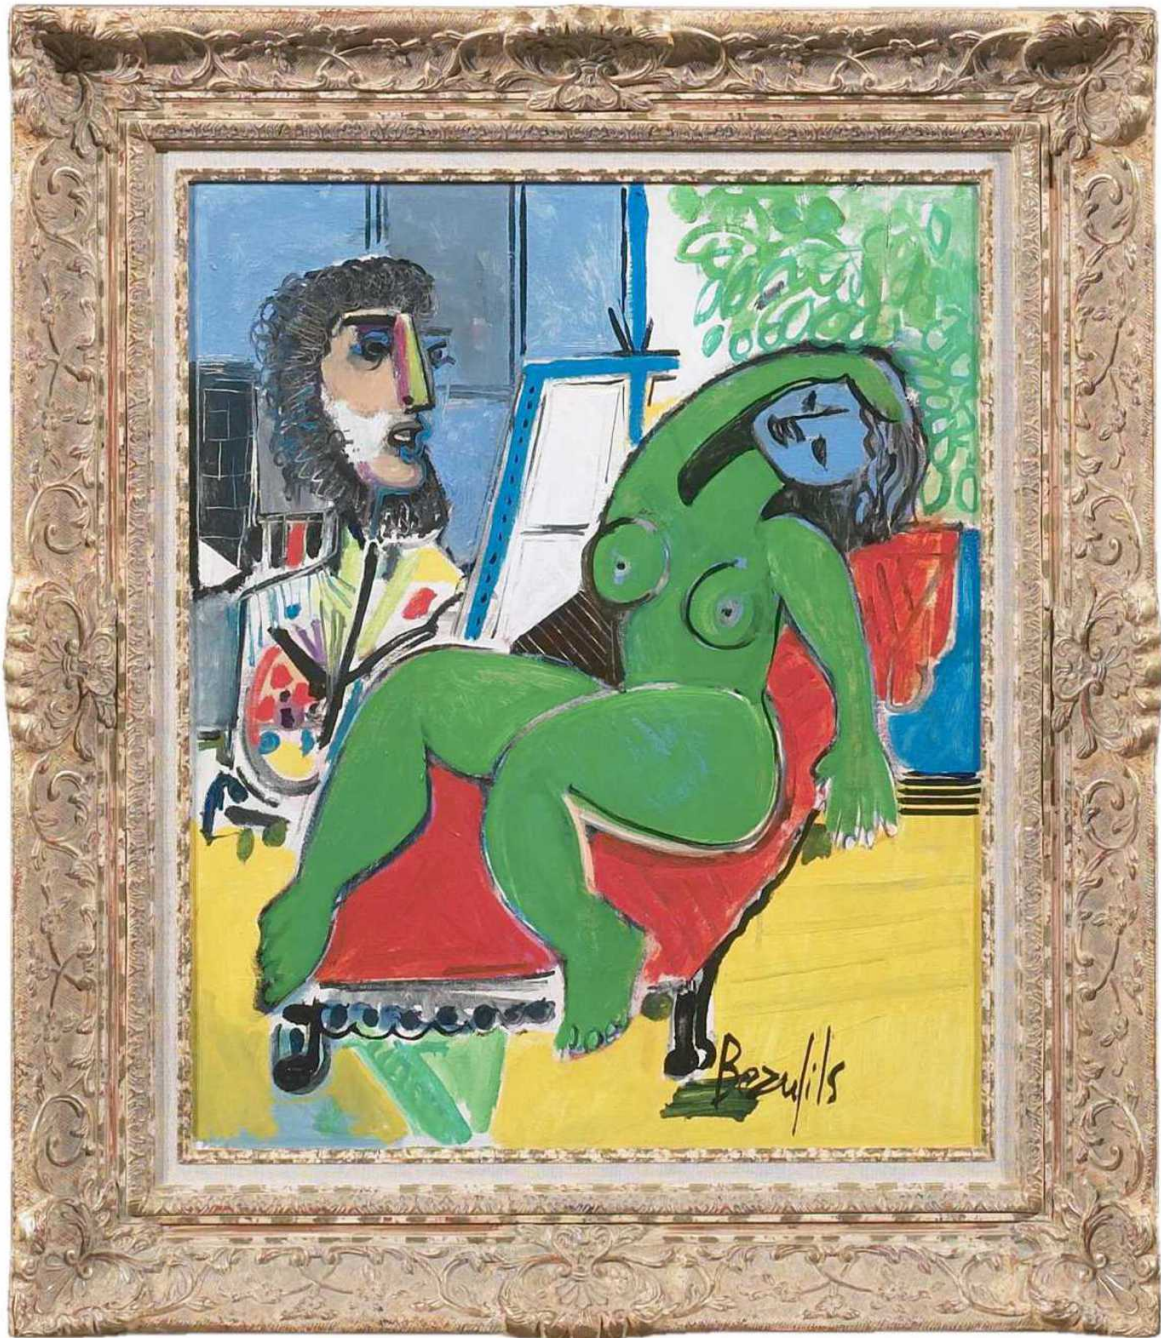

SINCE 1969

LEFÈVRE
ANTIQUAIRS

Private collection W.L.

JEAN-LUC BEAUFILS

French artist, born 1953

oil on canvas H : 61 cm x W : 50 cm / 24 x 19.7 in
'Nu Vert' signed

Exh.: Paris, Nice, Saint-Tropez, Nantes, Limoges, Grenoble,
Orléans, Lille, Montpellier, London, Brussels, Lausanne, Genève
Rome, Milano, Barcelona, Tokyo, New York, Miami, Boston, San
Francisco.