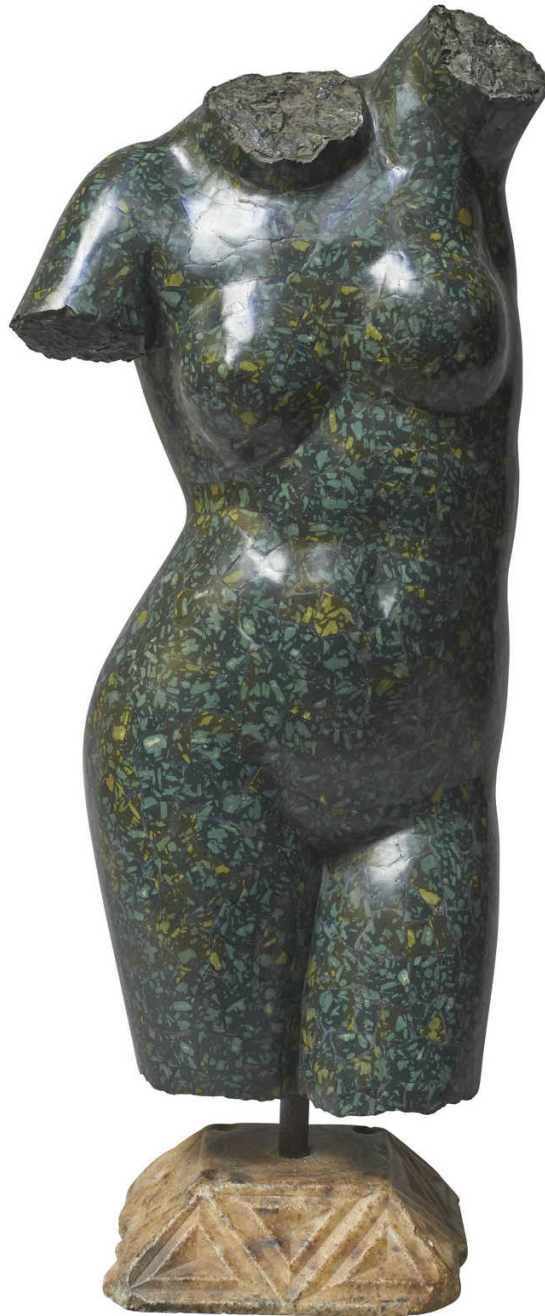

SINCE 1969

LEFÈVRE
ANTIQUAIRS

A GREEN MARBLE FEMALE TORSO

Italian workshop 19th century

H : 74 cm / 29.1 in