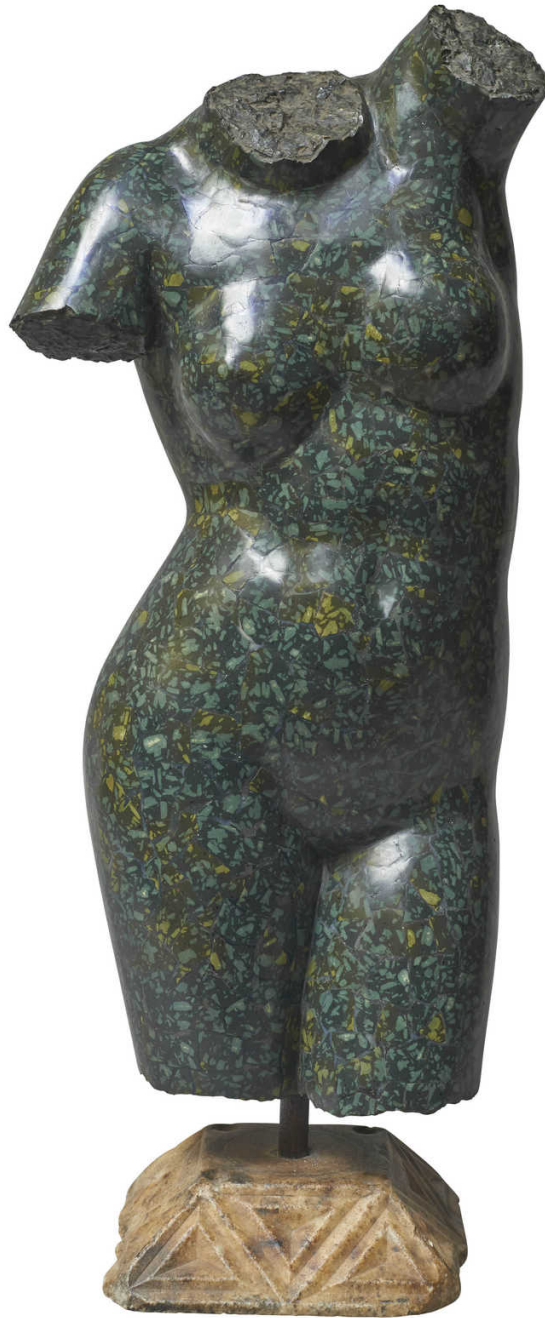

SINCE 1969

LEFÈVRE
ANTIQUAIRS

A GREEN MARBLE FEMALE TORSO

Italian workshop 19th century

H : 74 cm / 29.1 in